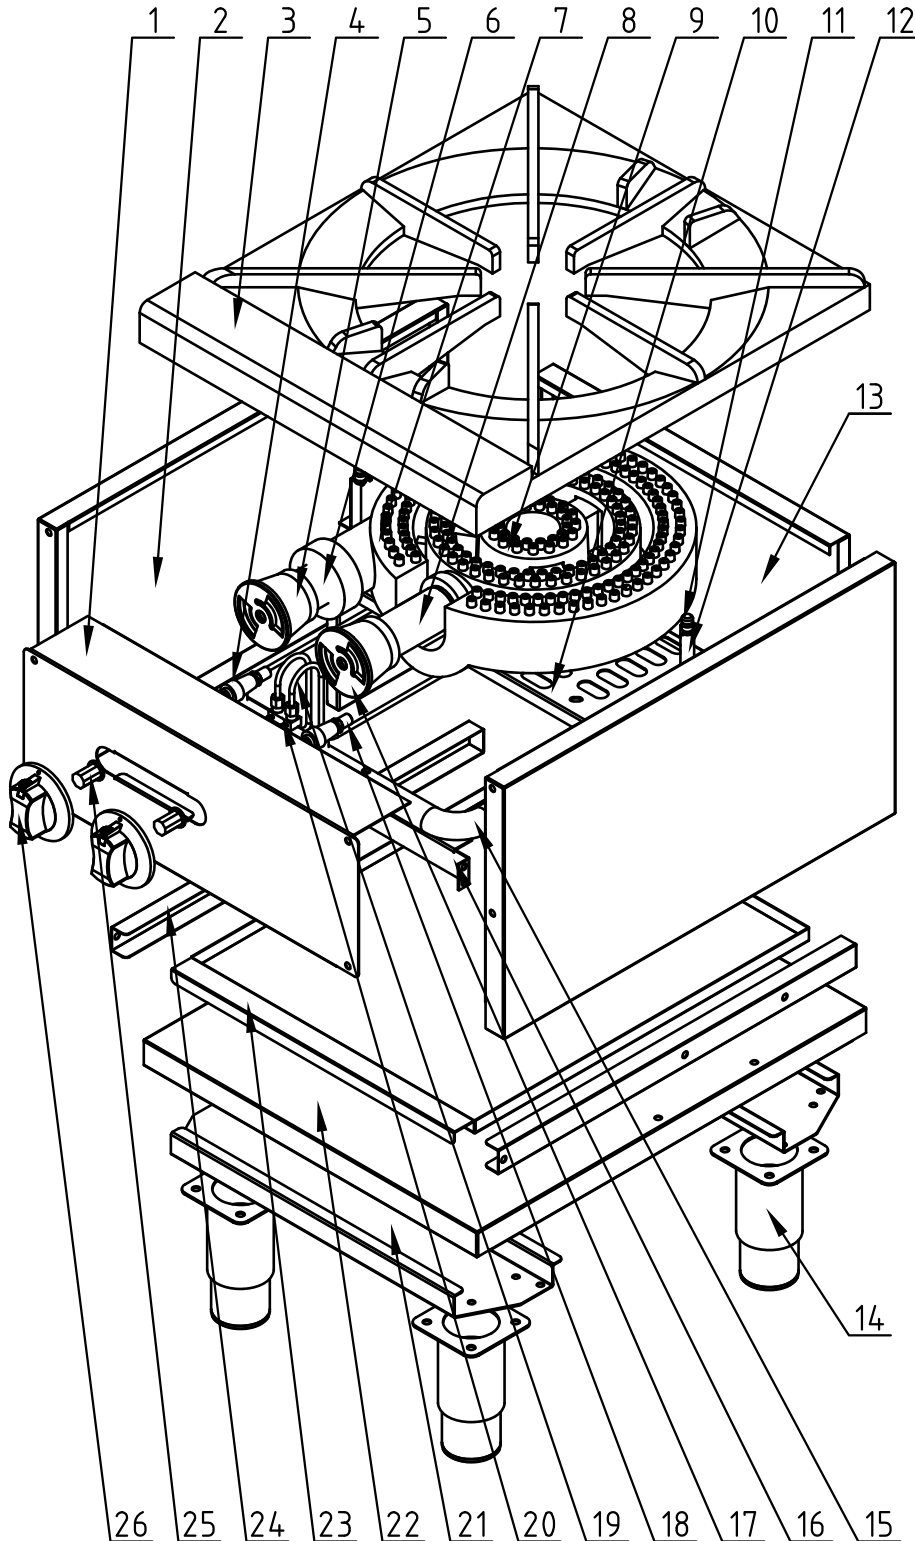

# Parts Breakdown

Model CE-CN-0640-S 37525

# Parts Breakdown

---

## Model CE-CN-0640-S 37525

Item No.	Description	Position	Item No.	Description	Position	Item No.	Description	Position
70222	Front Panel for 37525	1	70231	Burner Supporter for 37525	10	70240	Gas Pilot Pipe for 37525	19
70223	Body Sides for 37525	2	70232	Pilot Igniter for 37525	11	70241	Gas Pilot Valve for 37525	20
70224	Top Grates for 37525	3	70233	Pilot Supporter for 37525	12	70242	Plate for Feet for 37525	21
70225	Gas Valve for 37525	4	70234	Rear Panel for 37525	13	70243	Lower Body Panel for 37525	22
70226	Connector for 37525	5	70235	Adjustable Feet for 37525	14	70244	Drip Pan for 37525	23
70227	Ejector Tube-Short for 37525	6	70236	Gas Pipe for 37525	15	70245	Drip Pan Rail for 37525	24
70228	Outer Burner for 37525	7	70237	Inlet Pipe Support for 37525	16	70246	Knob Stem for 37525	25
70229	Ejector Tube-Long for 37525	8	70238	Adjustable Regulator for 37525	17	43489	Red Dial for 37525	26
70230	Inner Burner for 37525	9	70239	Nozzle for 37525	18			